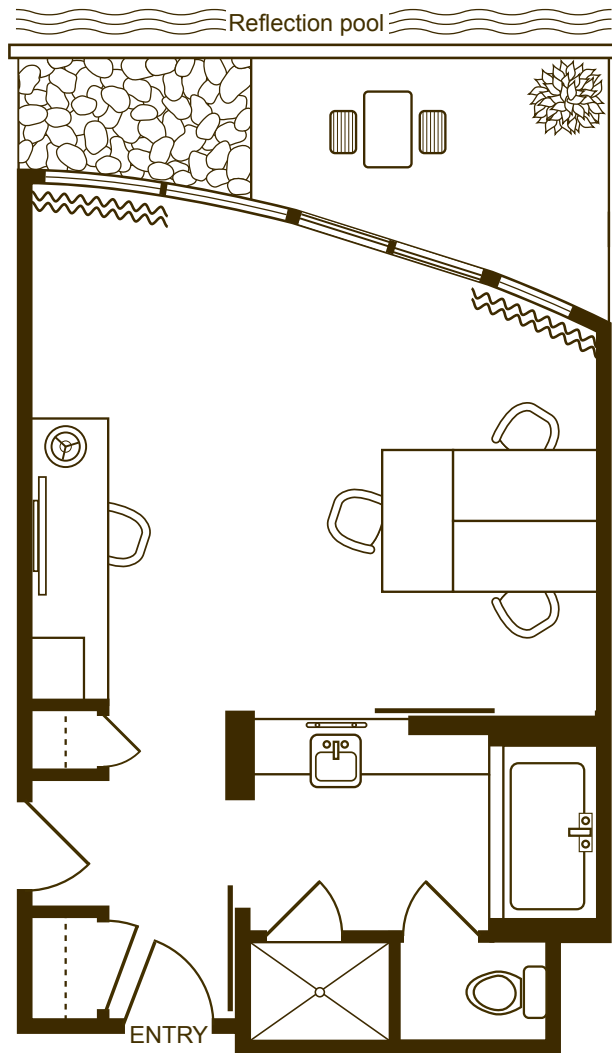

Loden

HOTEL

LODEN GARDEN TERRACE – PRODUCTION

The Lodén's Production suites blend technology, functional design and style making them ideal spaces that are versatile for a range of production event setups.

This well equipped room features:

- multiple table set ups with individual telephones and table lamps per table
- operable sliding doors and outdoor terrace
- facsimile machine if required
- centralized telephone with teleconferencing capabilities
- wi-fi internet access
- in-house technical support staff
- microwave, fridge, electric kettle, coffee maker, garbage and recycling bins